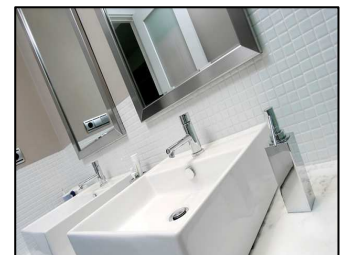

● VALUE FOR MONEY

- Ezarri glass tiles offer quality with excellent value for money.
- One of the most competitively priced qualitative glass tile on the market.